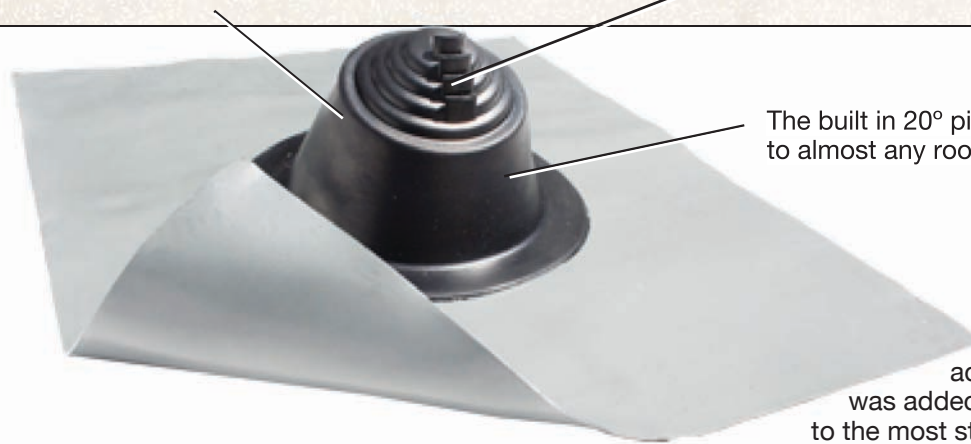

### Weather Protection

Made of EPDM or Silicone, these flashings are compounded specifically for maximum resistance to weathering due to ozone and ultraviolet light.

The pull tab design and easy smooth tear grooving is intended to eliminate razor knives and allow for a circular hole

The built in 20° pitch allows adaptability to almost any roof pitch including 45°

A "C20" ASTM additional requirement was added to assure conformance to the most stringent ozone/weathering specifications available. This addition allows the rubber a 20 year life.